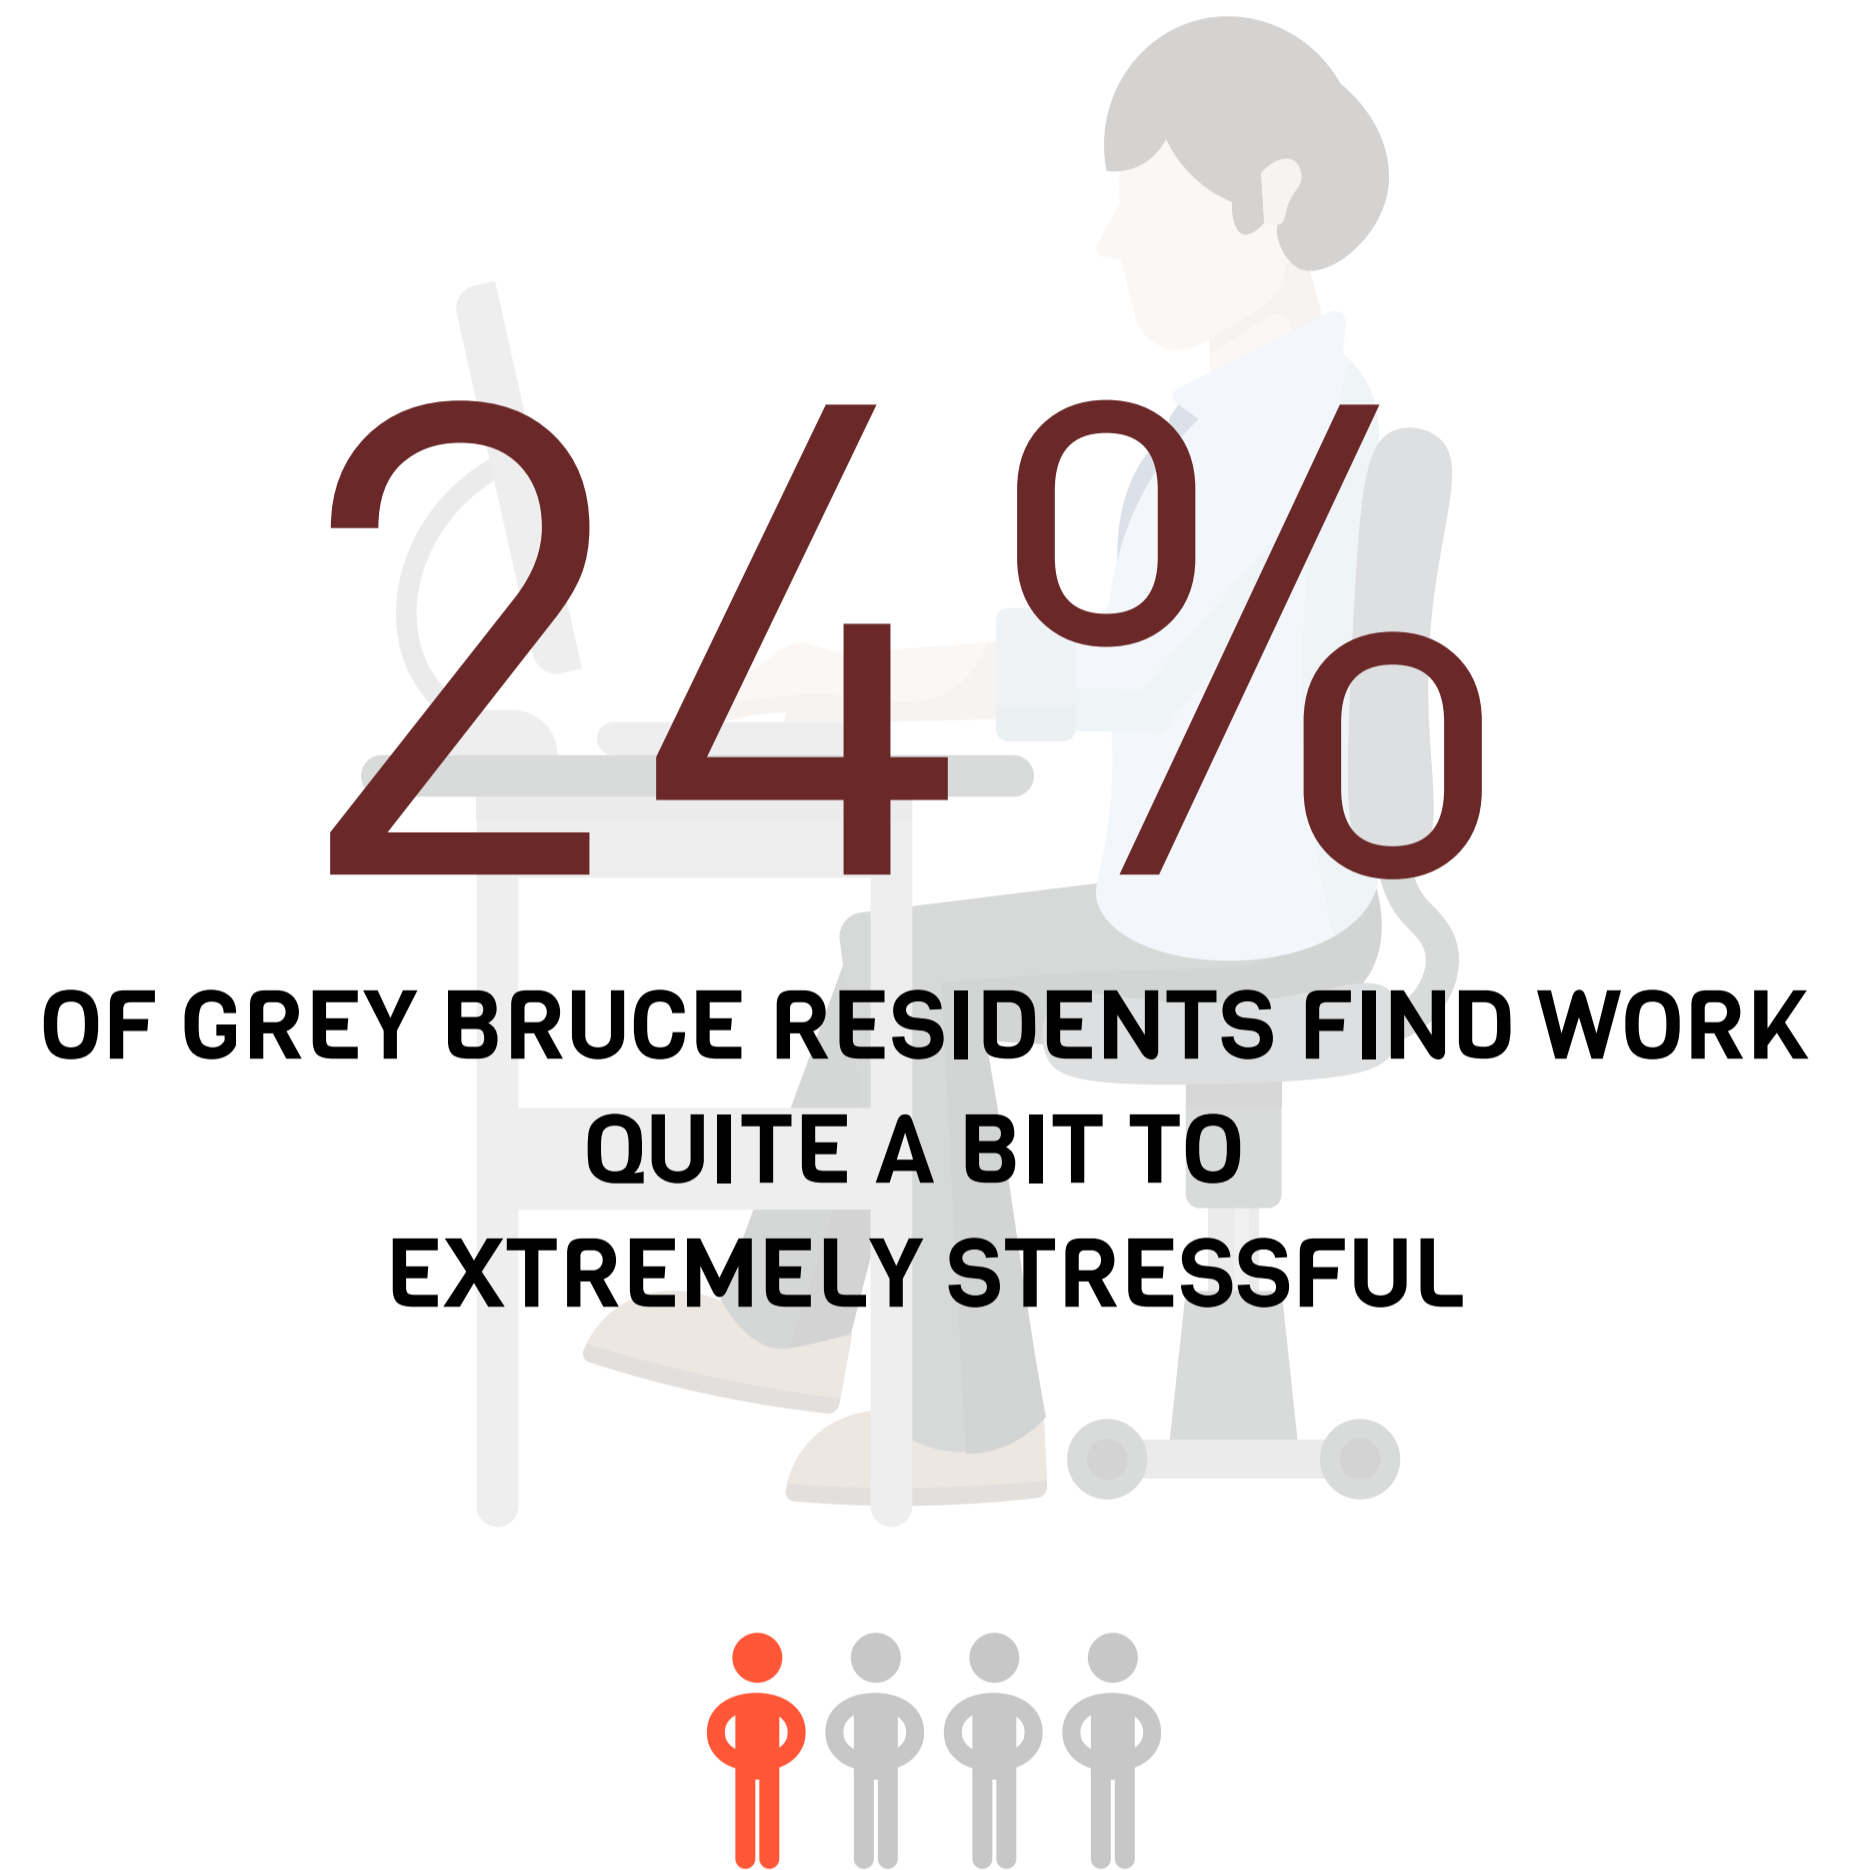

# WORK STRESS

---

## LOCAL RATES SIMILAR TO ONTARIO RATES

---

Grey Bruce residents and Ontarians are similarly likely to find most days at work quite a bit to extremely stressful.

### NOTES:

1. The following local estimates were suppressed and could not be compared to Ontario:
  - Work stress among 15 to 17 year-olds
2. Source: Canadian Community Health Survey, 2015-16